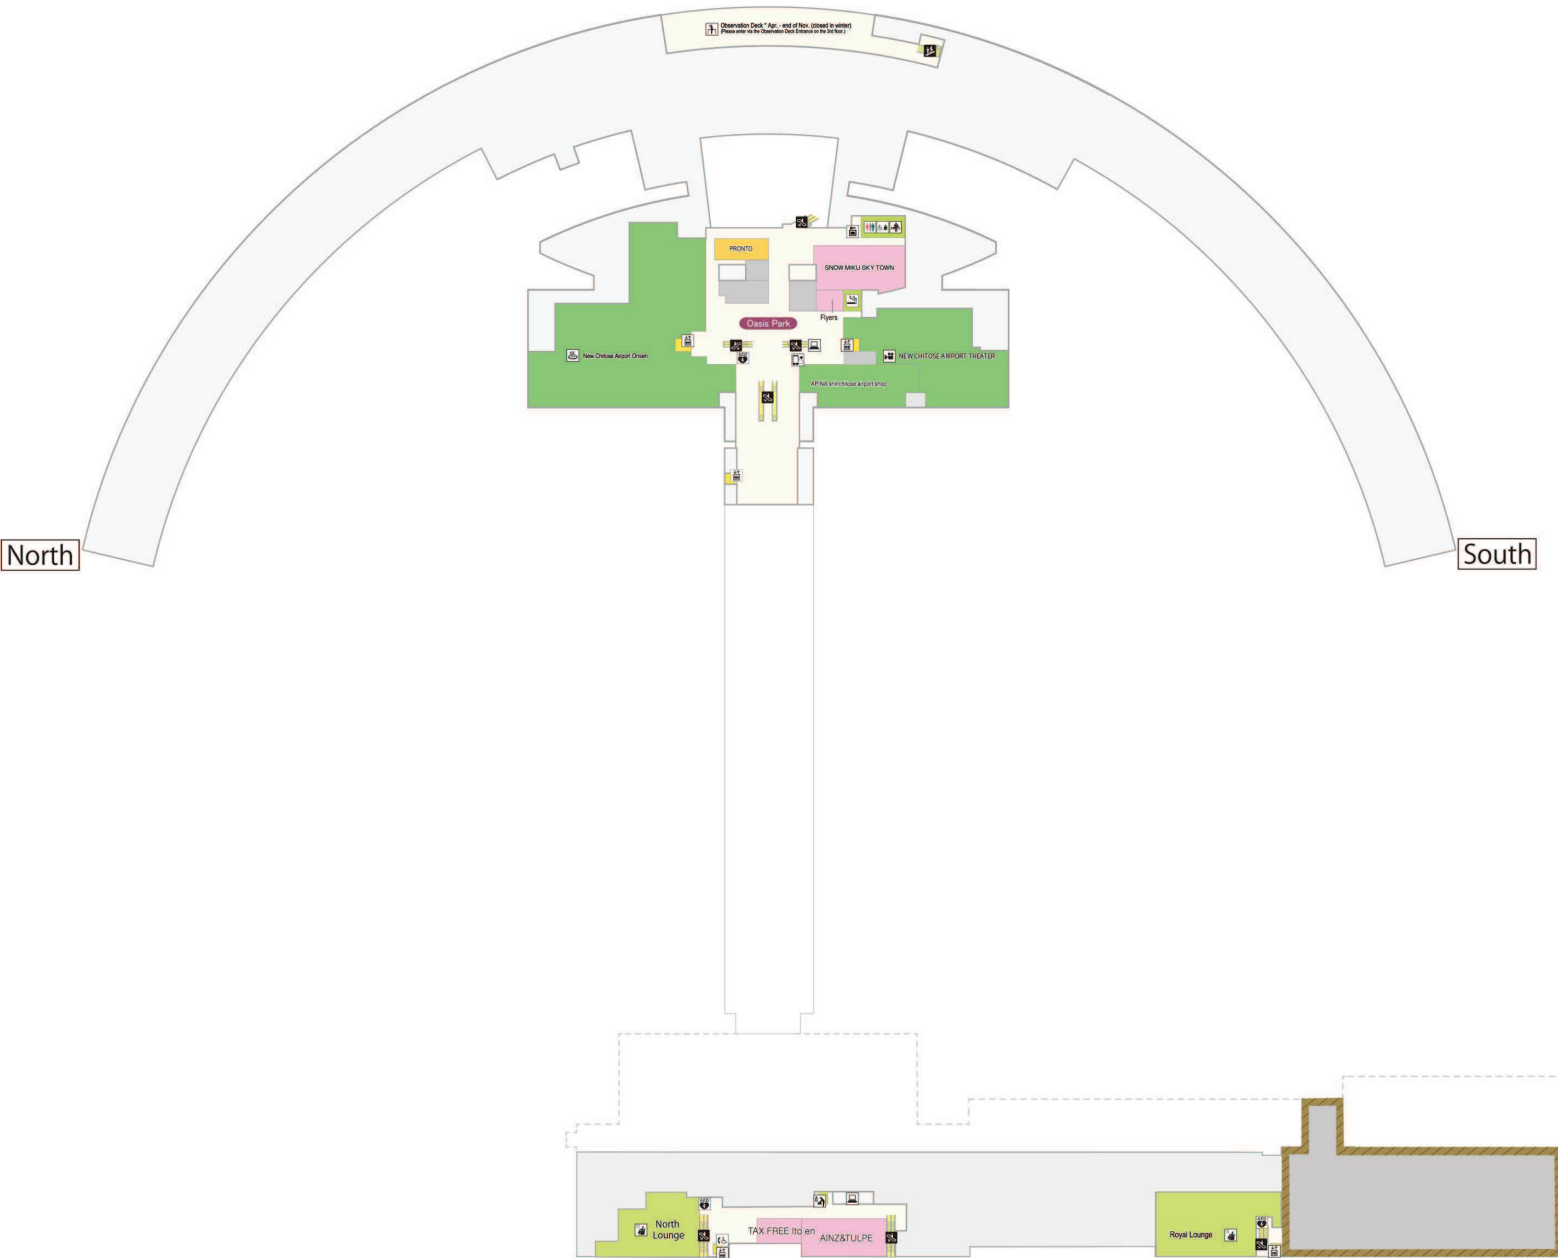

4F Domestic : Oasis Park International : Lounge Food Court

■ Restaurant&Café
 ■ Shop
 ■ Entertainment
 ■ Relaxation

Elevators	Staircase	Escalator	Pay Phones	Coin Lockers
Lounge	Toilets	Nursery	Internet	Mobile Phone Charger
Automated External Defibrillator	Smoking Area	Observation Deck	Ostomates	Multipurpose sheet

New Chitose Airport Onsen
 NEW CHITOSE AIRPORT THEATER