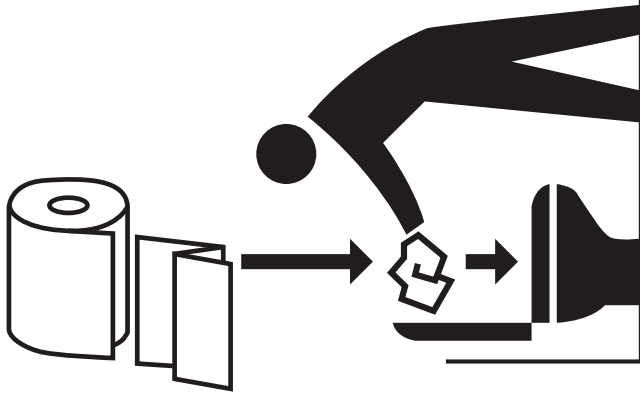

How to use this toilet

STEP1

Please refrain from standing on the toilet seat.

Please know that the seat is clean and you may sit on it.

STEP2

Please do not put anything other than toilet paper in the toilet.

STEP3

Please flush after use by pressing the button.

Using the Washlet

SPRAY

BIDET

You may wash your private parts according to the above.

The various ways of flushing.

Lower the lever.