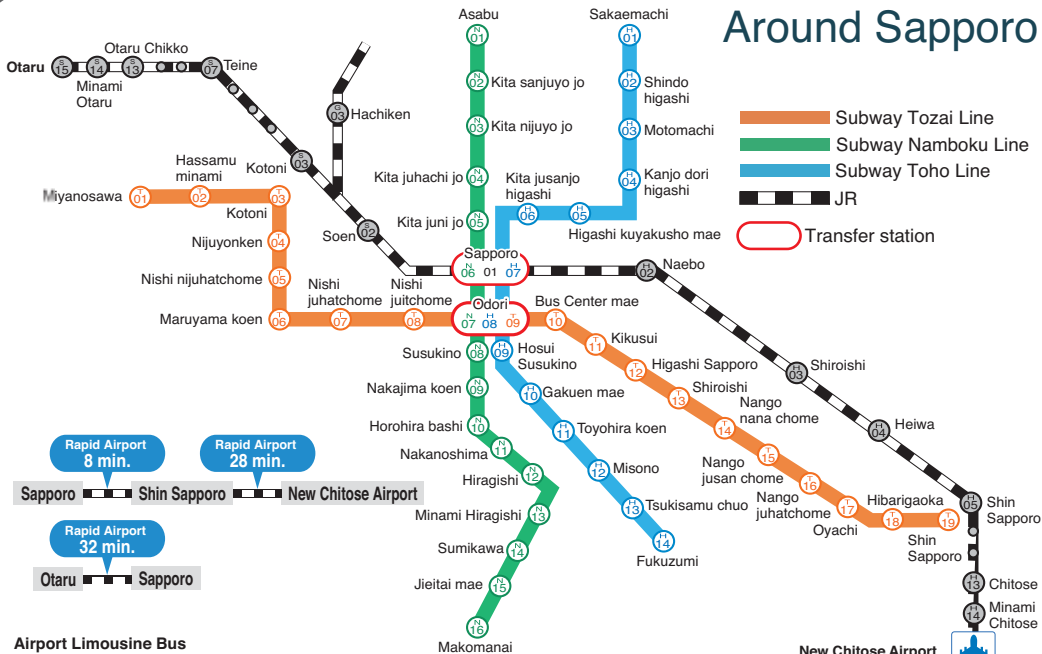

Around Sapporo

Rapid Airport
8 min.

Rapid Airport
28 min.

Sapporo Shin Sapporo New Chitose Airport

Rapid Airport
32 min.

Otaru Sapporo

Airport Limousine Bus

Sapporo – New Chitose Airport: approx. 80 min.

New Chitose Airport AP 15